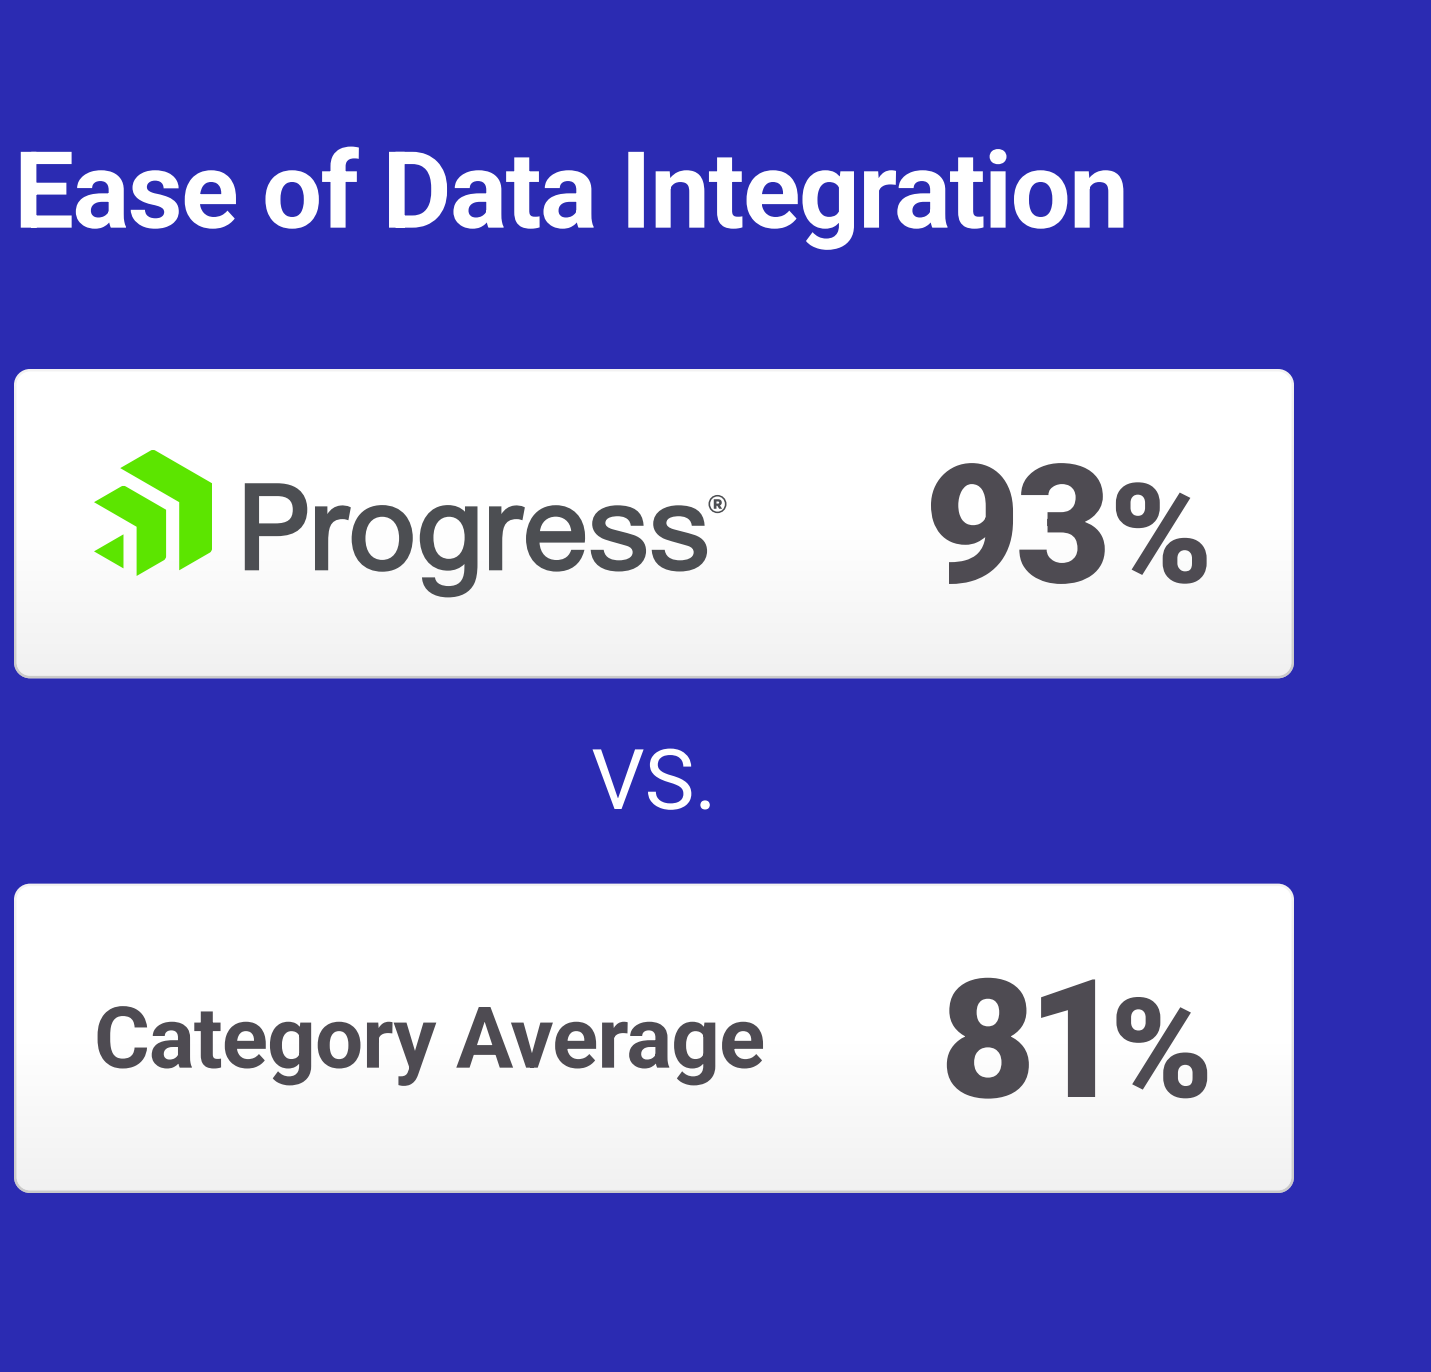

Seamless Adaptation Into Existing Infrastructure