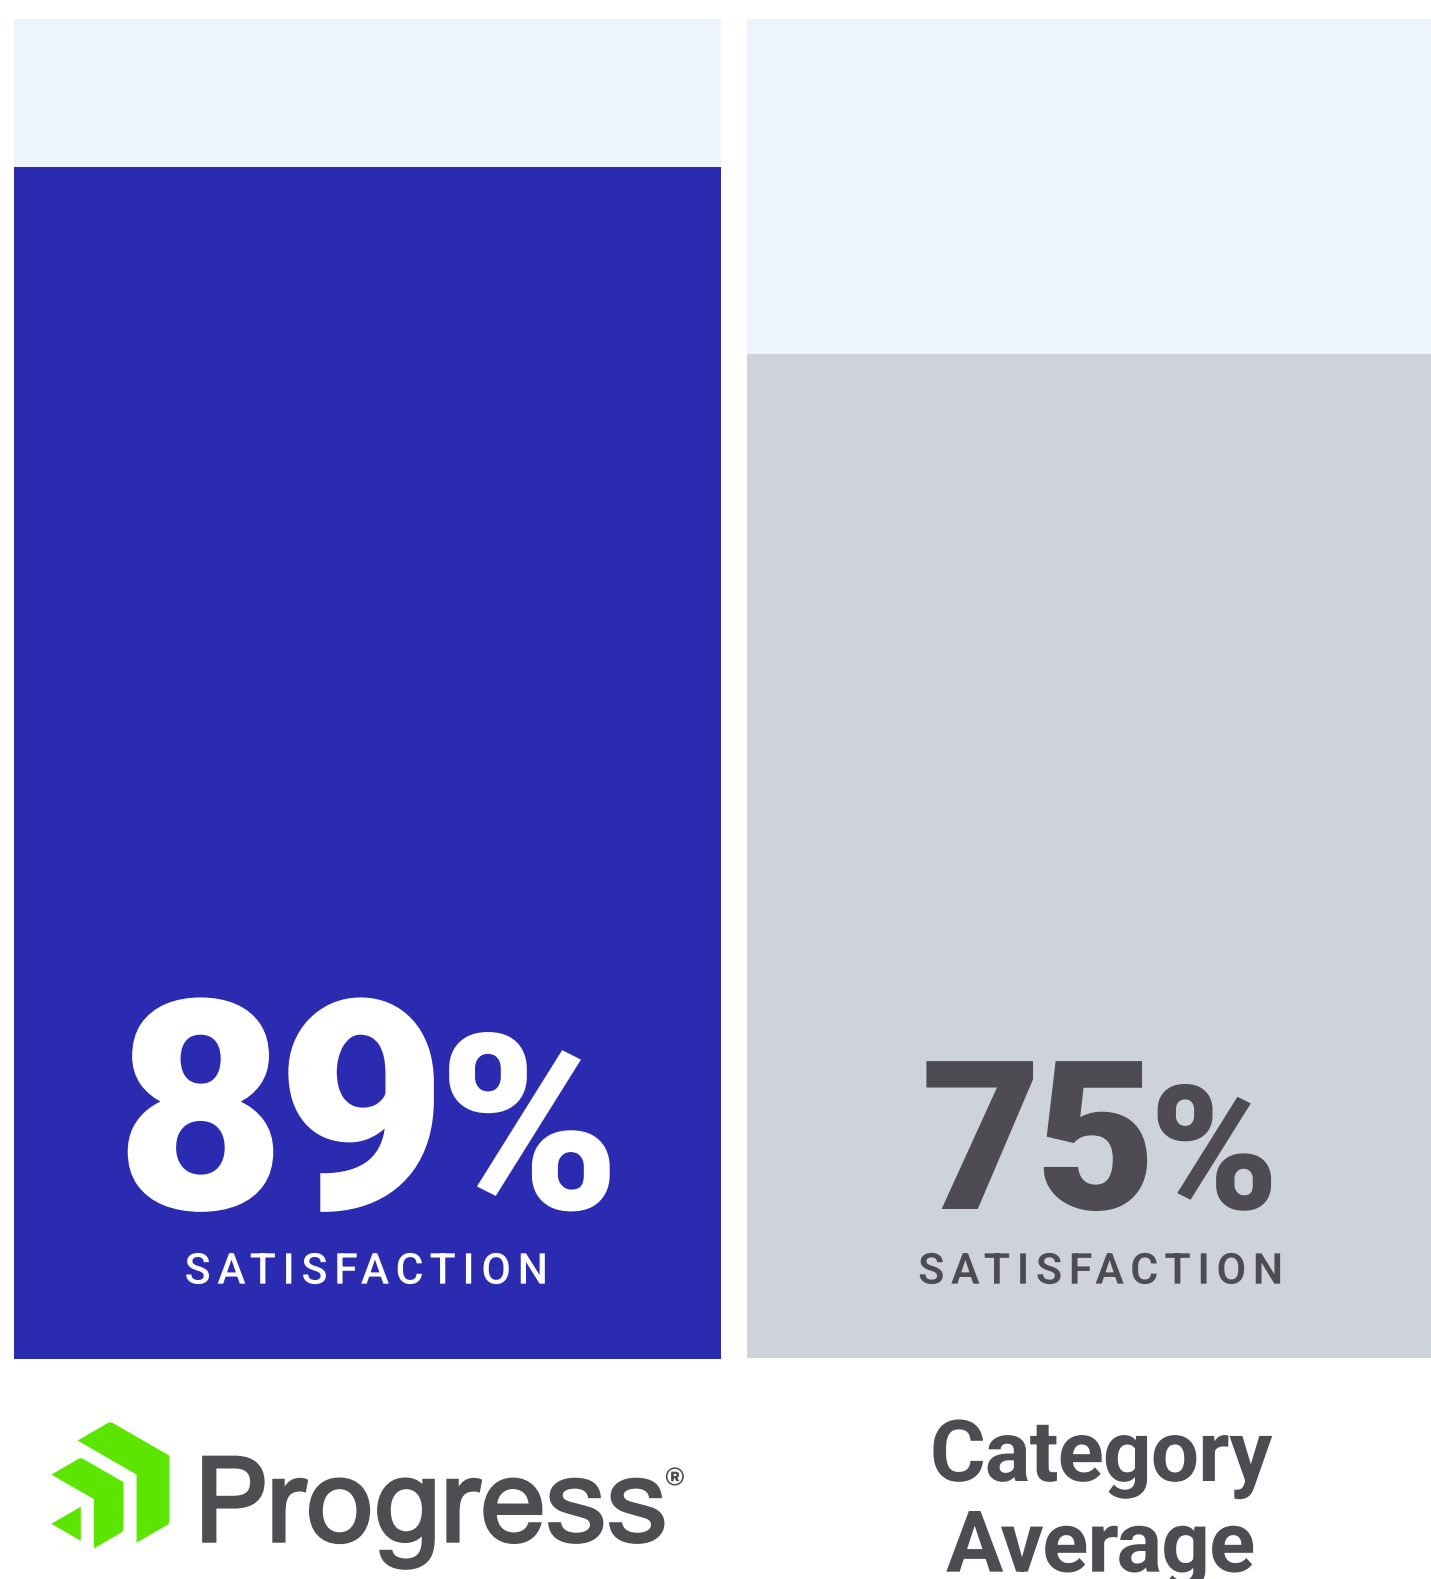

Discover why businesses are choosing Progress® Semaphore™

Get insights into the distinct advantages that Progress® Semaphore™ offers and why organizations are choosing it as their preferred metadata management solution.

Business Value Created

Usability and Intuitiveness

Discover why Progress® Semaphore™ leads the pack in customer satisfaction, boasting intuitive features and seamless usability that streamlines workflows.

Product Strategy and Rate of Improvement

Progress® Semaphore™ has a winning formula: a strategic product roadmap and swift improvements, ensuring top-tier customer satisfaction and ongoing enhancement.

Seamless Adaptation Into Existing Infrastructure

Relationships & Interactions

“Semaphore™ has proven to be more effective in developing an organization and building strong relationship with clients.”

IT LEADER OR MANAGER, INDUSTRY-SPECIFIC ROLE