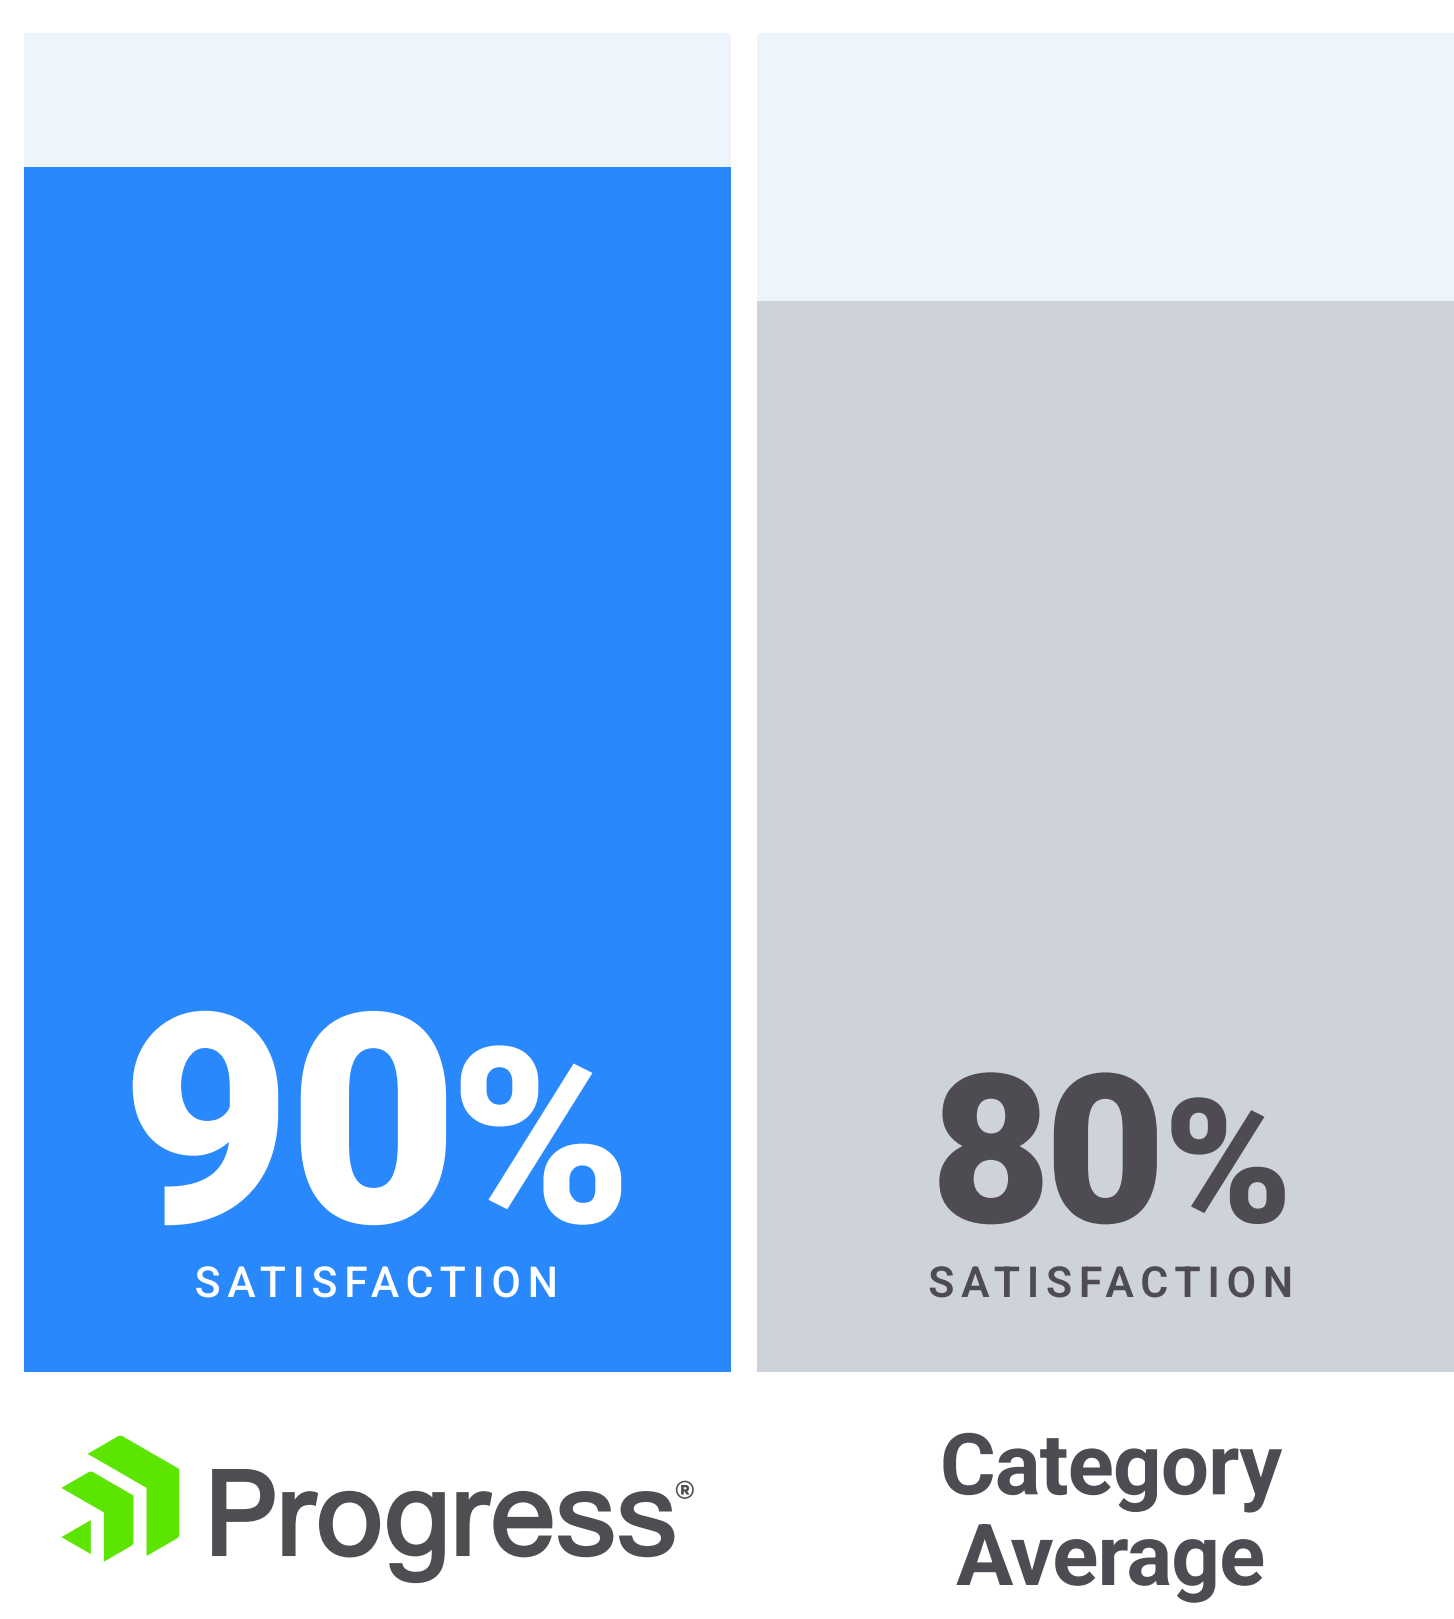

## Business Value Created

## Usability and Intuitiveness

Discover why Progress® Semaphore™ leads the pack in customer satisfaction, boasting intuitive features and seamless usability that streamlines workflows.

## Product Strategy and Rate of Improvement

Progress® Semaphore™ has a winning formula: a strategic product roadmap and swift improvements, ensuring top-tier customer satisfaction and ongoing enhancement.