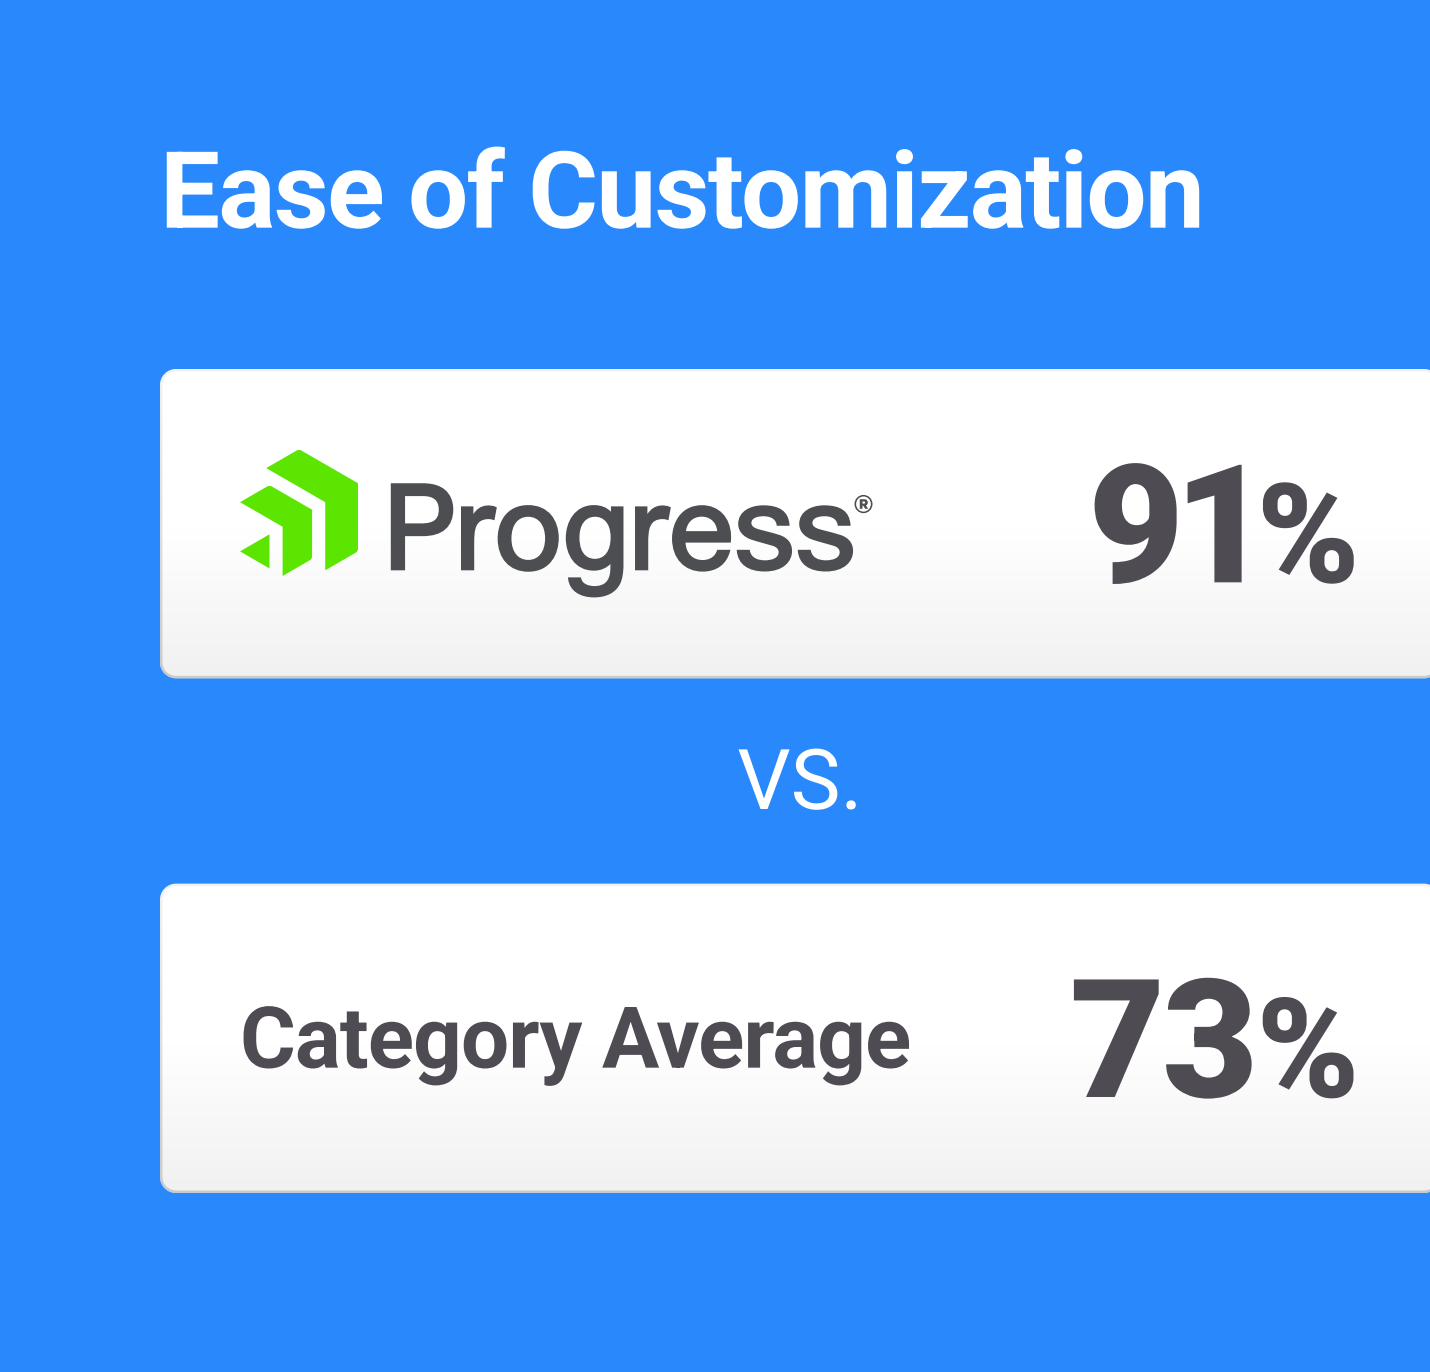

Seamless Adaptation Into Existing Infrastructure