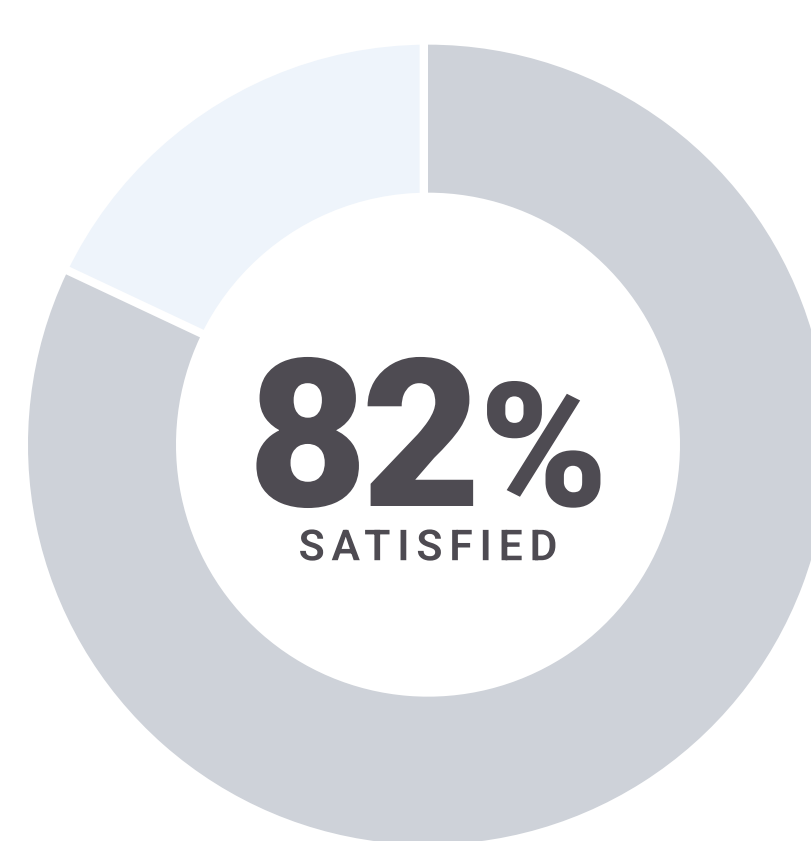

Metadata Design

Progress® vs. Category Average

Progress® Semaphore™ effortlessly defines and structures metadata schemas tailored to their unique needs with the #1 solution in metadata design.

Automation of Metadata Creation