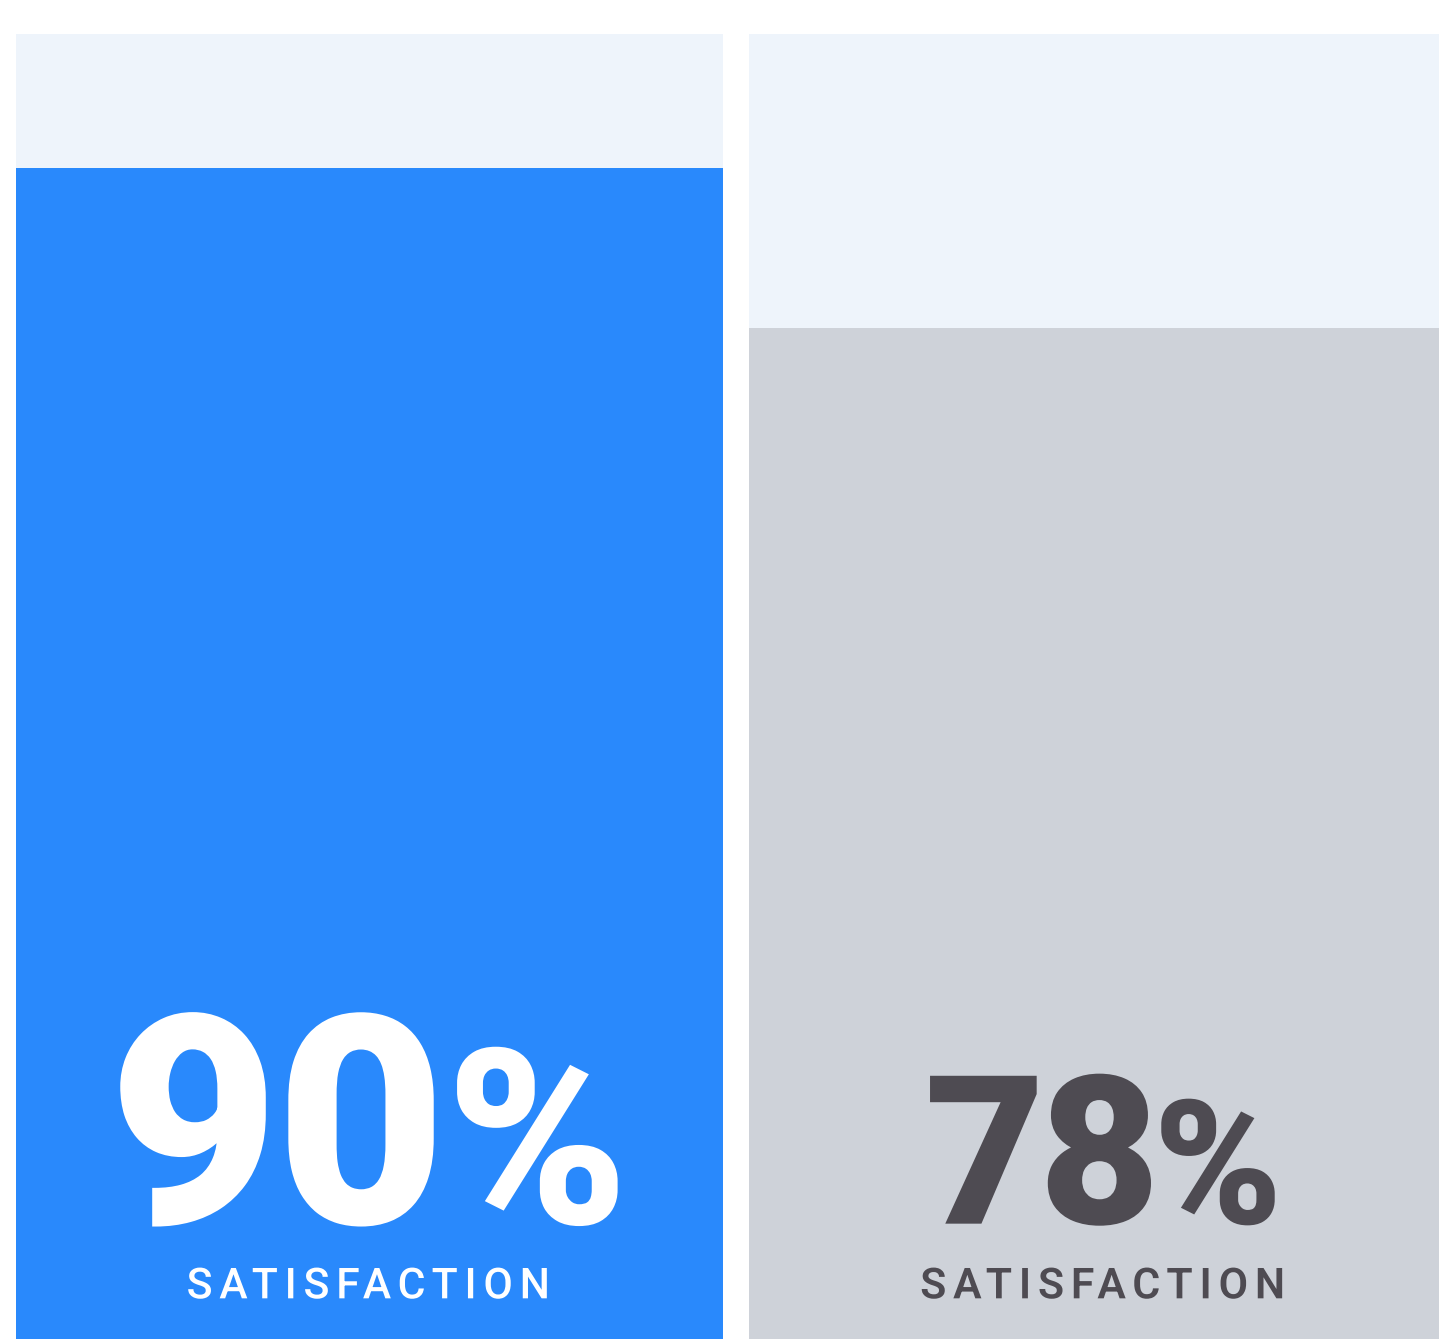

Metadata Design

Progress® vs. Category Average

Progress® Semaphore™ effortlessly defines and structures metadata schemas tailored to their unique needs with the #1 solution in metadata design.

Automation of Metadata Creation